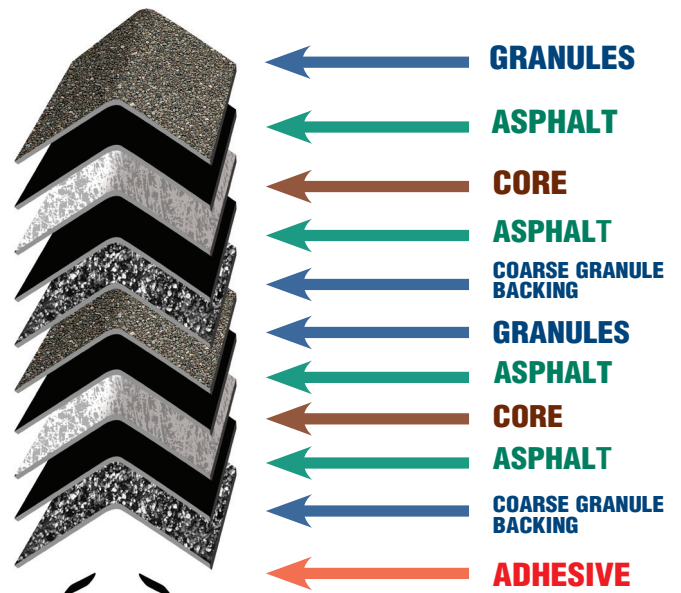

TIMBERTEX®

Premium Ridge Cap Shingles

Learn about
Ridge Cap
Shingles

*The Perfect Finishing Touch
For Your New Roof Should Be
A Protective And Distinctive*

Ridge Cap Shingle

A Distinctive And Protective Premium Ridge Cap Shingle Will:

- Match the performance of your new roof (unlike using typical 20- or 25-year cut-up strip shingles as your ridge cap)
- Accentuate the natural beauty of your newly installed architectural shingle roof (or even add dimension and depth to a strip shingle roof)
- Offer multi-layer protection at the highest-stress areas of your roof (the hips and ridges)
- Provide a striking and higher-quality alternative to using cut-up strip shingles as your ridge cap

Timbertex® Premium Ridge Cap Shingles are a key part of the GAF Lifetime Roofing System and have even earned the prestigious Good Housekeeping Seal (applicable in U.S. only; see reverse).

Multi-Layer Protection For Your Home

gaf.com